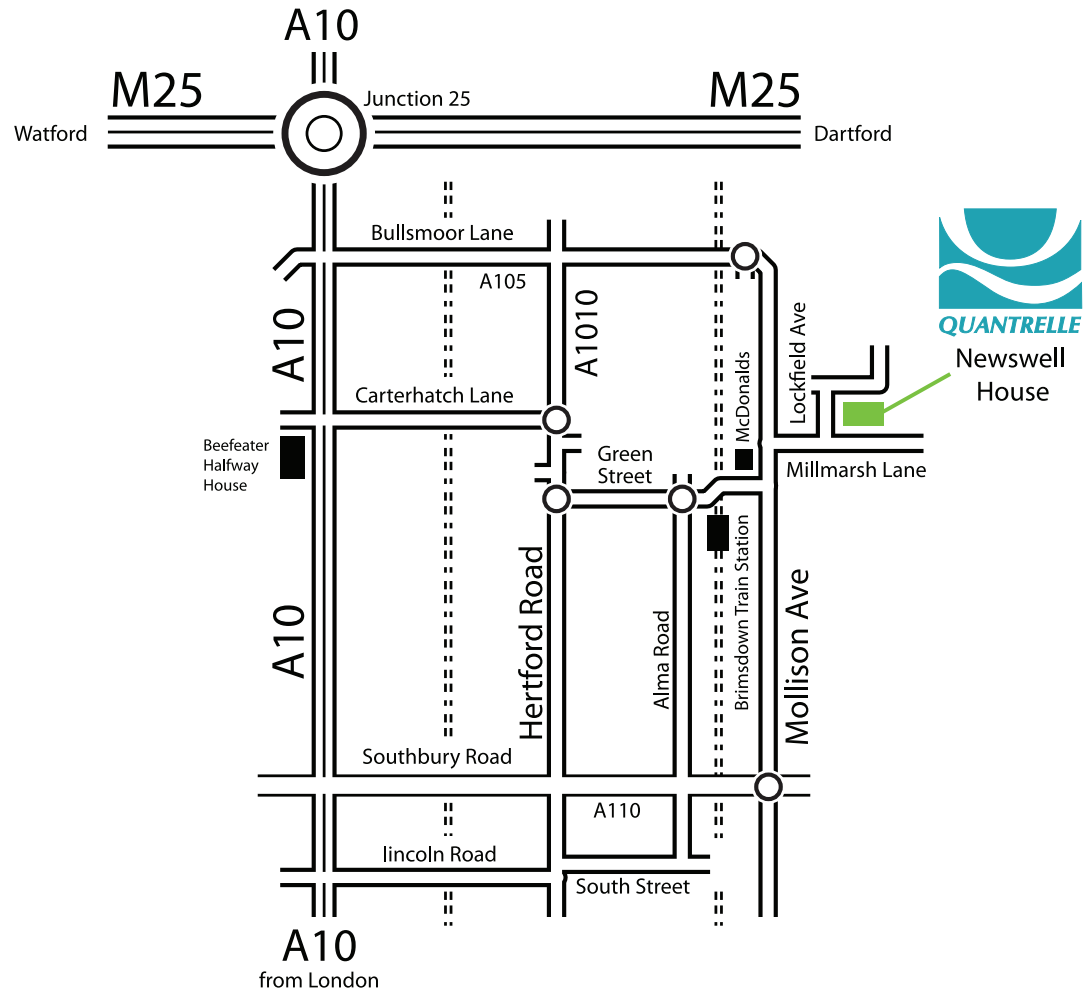

How to find us